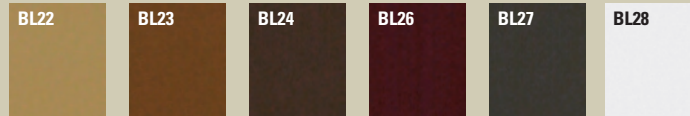

### Luxhide® Executive Chair

Shown in  
BL20 Black Luxhide\*

- Black Luxhide upholstery with mock leather trim
- Pneumatic seat height adjustment
- Chrome arms (arms can be removed at user's discretion to achieve a sleek look)
- Single position tilt lock with swivel tilt mechanism and tilt tension adjustment
- Concealed frame with polished aluminum base and twin wheel carpet casters
- Soft casters (OTG10700) are available
- Dimensions: 23.5w x 24.5d x 40h

Seat Height: 17.5" - 21.5"

Seat Width: 21"

Seat Depth: 17.5"

Back Width: 20"

Back Height: 21"

Arm Height: 7.5"

Shown in  
BL20 Black Luxhide\*

Shown in  
BL20 Black Luxhide\*

#### Textiles

Stocked Luxhide\*

BL20 Black

Available Luxhide\*

BL22 Parchment, BL23 Saddle, BL24 Dark Brown, BL26 Burgundy, BL27 Charcoal, BL28 White

In addition to the stocked Luxhide\* (BL20 Black), this chair can be upholstered using other Luxhide\* colors. An upcharge applies.